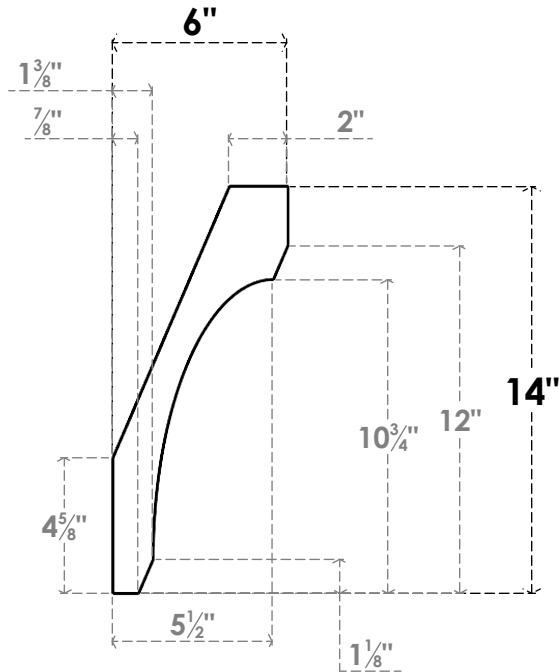

ITEM NUMBER: BRCPC055X06000X14000LEC

5 1/2"W X 6"D X 14"H LEGACY ARCHITECTURAL GRADE PVC CLOSED KNEE BRACE

SIDE PROFILE

FRONT PROFILE

ISOMETRIC

EKENA MILLWORK
2300 WEST MAIN ST.
CLARKSVILLE, TX 75426
TOLL FREE: 866-607-0453
WWW.EKENAMILLWORK.COM

NOTES

1. INSTALLATION TO BE COMPLETED IN ACCORDANCE WITH MANUFACTURER'S SPECIFICATIONS.
2. DRAWING MAY NOT BE TO SCALE
3. THIS DRAWING IS INTENDED FOR DESIGN AND PLANNING PURPOSES ONLY.
4. ALL INFORMATION CONTAINED HEREIN WAS CURRENT AT THE TIME OF DEVELOPMENT BUT MUST BE REVIEWED AND APPROVED BY THE PRODUCT MANUFACTURER TO BE CONSIDERED ACCURATE.
5. ARCHITECTURAL GRADE PVC PRODUCTS ARE MADE FROM EXPANDED CELLULAR PVC AND COME NATURALLY WHITE BUT MAY BE PAINTED