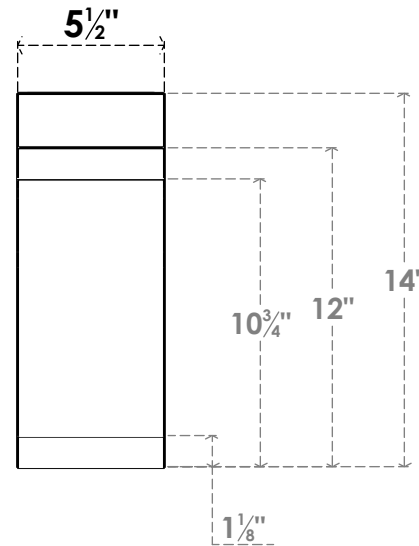

ITEM NUMBER: BRCPC055X06000X14000LEC

5 1/2"W X 6"D X 14"H LEGACY ARCHITECTURAL GRADE PVC CLOSED KNEE BRACE

SIDE PROFILE

FRONT PROFILE

ISOMETRIC

EKENA MILLWORK
2300 WEST MAIN ST.
CLARKSVILLE, TX 75426
TOLL FREE: 866-607-0453
WWW.EKENAMILLWORK.COM

NOTES

1. INSTALLATION TO BE COMPLETED IN ACCORDANCE WITH MANUFACTURER'S SPECIFICATIONS.
2. DRAWING MAY NOT BE TO SCALE
3. THIS DRAWING IS INTENDED FOR DESIGN AND PLANNING PURPOSES ONLY.
4. ALL INFORMATION CONTAINED HEREIN WAS CURRENT AT THE TIME OF DEVELOPMENT BUT MUST BE REVIEWED AND APPROVED BY THE PRODUCT MANUFACTURER TO BE CONSIDERED ACCURATE.
5. ARCHITECTURAL GRADE PVC PRODUCTS ARE MADE FROM EXPANDED CELLULAR PVC AND COME NATURALLY WHITE BUT MAY BE PAINTED